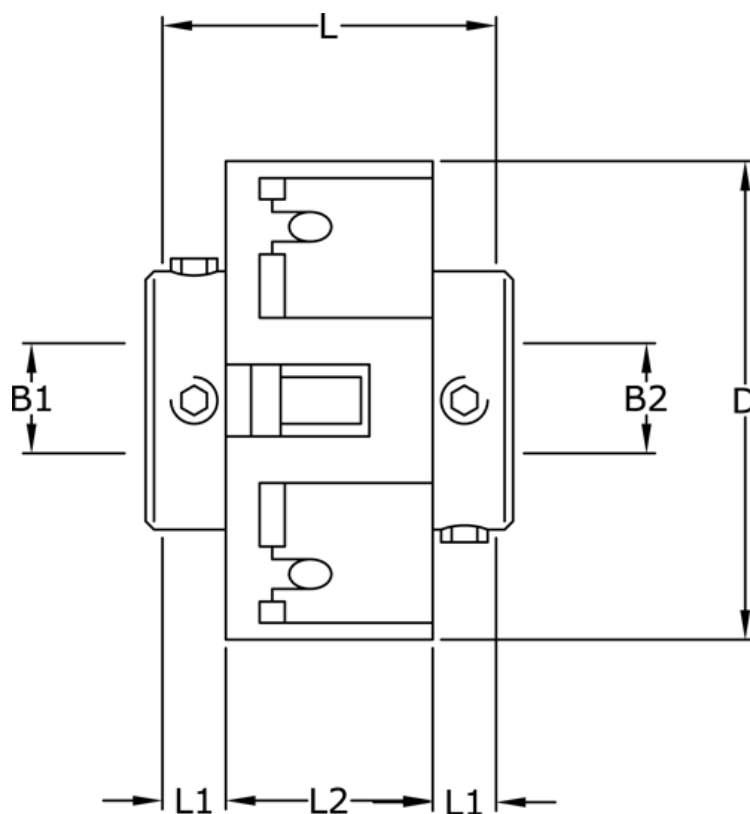

Article number: 3322201271822

Description: Uni-Lat Coupling size 201.27.18.22  
set screw hub, bore 4/6 mm

## Measures

B1	= 4
B2	= 6
D	= 27
L	= 19.1
L1	= 6.1
L2	= 6.9
Screw	= M3